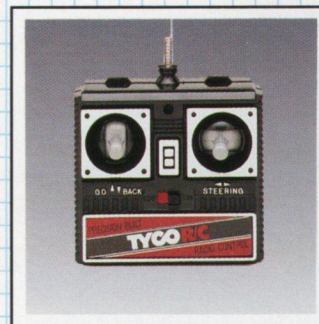

JET OUTLAWS

They're Dirt Track Racers that go anywhere. Authentic replicas of Outlaw Sprint Cars that thrill millions on TV. Feature driver, chromed engines, exhaust pipes and wheels—and go

wherever they please! They're Tyco's fastest non-turbo cars because they're jet-charged and deliver the highest speed in their class.

EXTRA WIDE KNOBBY REAR TIRES

REMOVABLE WINGS

SWING REAR AXLE SUSPENSION

RACING DRIVER INCLUDED

Stock No. 2332-49
Scale 1/18

Stock No. 2332-27
Scale 1/18

Assortment No. 2332 • Case Pack: 6
Cube: 3.4 • Weight: 16 lbs.
Package Size: 8" x 7 1/2" x 14 1/8"

Jet Outlaw Transmitter:

- Twin Joy Stick for Steering and Forward/Reverse
- Whip Antenna
- Range—up to 65 feet
- Full Function
- On/Off Switch