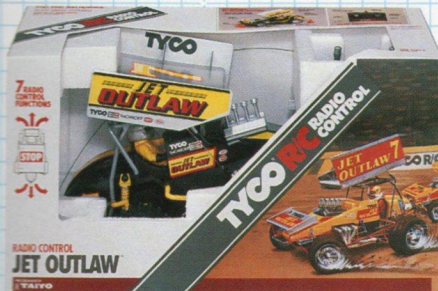

JET OUTLAWS

They're Dirt Track Racers that go anywhere. Authentic replicas of Outlaw Sprint Cars that thrill millions on TV. Feature driver, chromed engines, exhaust pipes and wheels—and go

wherever they please! They're Tyco's fastest non-turbo cars because they're jet-charged and deliver the highest speed in their class.

EXTRA WIDE KNOBBY REAR TIRES

REMOVABLE WINGS

SWING REAR AXLE SUSPENSION

RACING DRIVER INCLUDED

Stock No. 2332-49
Scale 1/18

Stock No. 2332-27
Scale 1/18

Assortment No. 2332 • Case Pack: 6
Cube: 3.4 • Weight: 16 lbs.
Package Size: 8" x 7 1/2" x 14 1/8"

Jet Outlaw Transmitter:

- Twin Joy Stick for Steering and Forward/Reverse
- Whip Antenna
- Range—up to 65 feet
- Full Function
- On/Off Switch