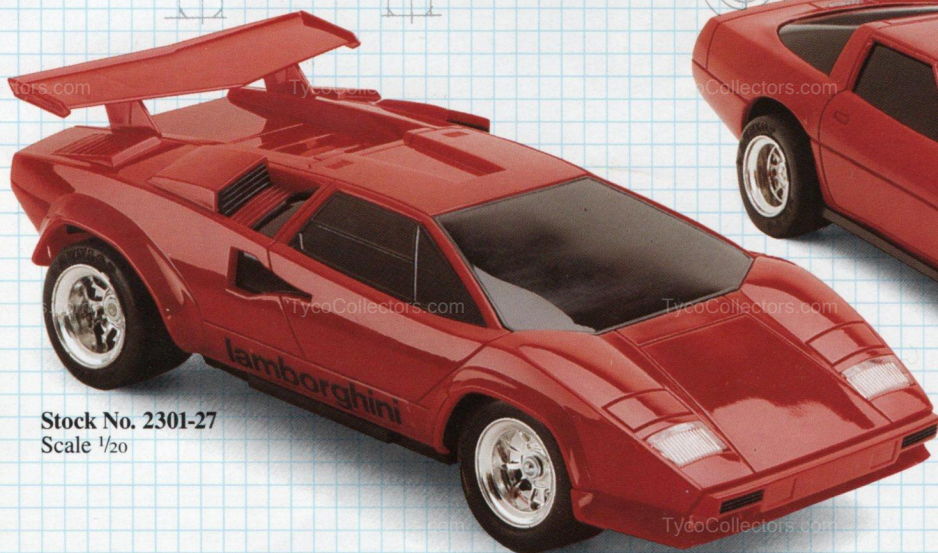

# STREET RACERS

# TYCO R/C RADIO CONTROL

The fastest fun machines on the road!  
Popular priced 1/20 scale replicas of the new

Corvette ZR-1—GM's hottest production car for 1990—and the Lamborghini Countach.

AUTHENTIC STYLING

RANGE UP TO 65'

Stock No. 2301-27  
Scale 1/20

**New**  
Stock No. 2301-49  
Scale 1/20

HIGH PERFORMANCE RACING TIRES

LOW CENTER OF GRAVITY RACING CHASSIS

Assortment No. 2301 • Case Pack: 6  
Cube: 1.4 • Weight: 10 lbs.  
Package Size: 5<sup>3</sup>/<sub>8</sub>" x 4<sup>3</sup>/<sub>8</sub>" x 13<sup>3</sup>/<sub>4</sub>"