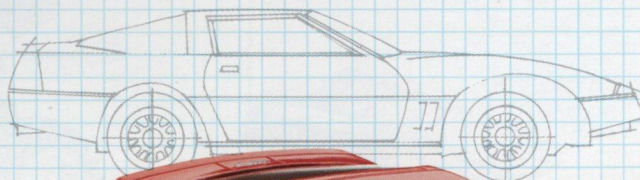

# STREET RACERS

# TYCO R/C RADIO CONTROL

The fastest fun machines on the road!  
Popular priced 1/20 scale replicas of the new

Corvette ZR-1—GM's hottest production car for 1990—and the Lamborghini Countach.

AUTHENTIC STYLING

RANGE UP TO 65'

Stock No. 2301-27  
Scale 1/20

**New**  
Stock No. 2301-49  
Scale 1/20

HIGH PERFORMANCE RACING TIRES

LOW CENTER OF GRAVITY RACING CHASSIS

Assortment No. 2301 • Case Pack: 6  
Cube: 1.4 • Weight: 10 lbs.  
Package Size: 5<sup>3</sup>/<sub>8</sub>" x 4<sup>3</sup>/<sub>8</sub>" x 13<sup>3</sup>/<sub>4</sub>"