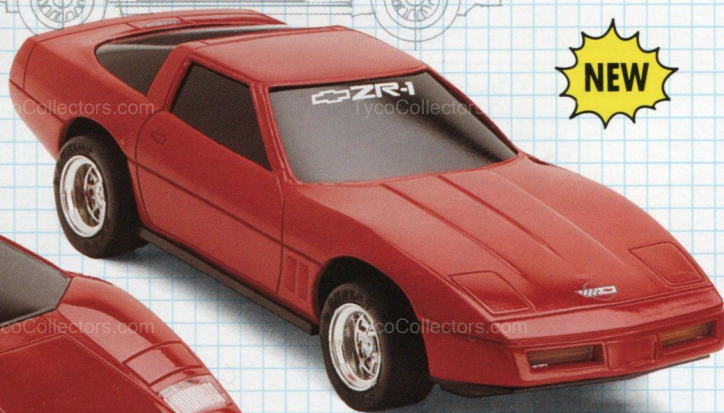

# STREET RACERS

# TYCO R/C RADIO CONTROL

The fastest fun machines on the road!  
Popular priced 1/20 scale replicas of the new

Corvette ZR-1—GM's hottest production car for 1990—and the Lamborghini Countach.

AUTHENTIC STYLING

RANGE UP TO 65'

Stock No. 2301-27  
Scale 1/20

**New**  
Stock No. 2301-49  
Scale 1/20

HIGH PERFORMANCE RACING TIRES

LOW CENTER OF GRAVITY RACING CHASSIS

Assortment No. 2301 • Case Pack: 6  
Cube: 1.4 • Weight: 10 lbs.  
Package Size: 5<sup>3</sup>/<sub>8</sub>" x 4<sup>3</sup>/<sub>8</sub>" x 13<sup>3</sup>/<sub>4</sub>"