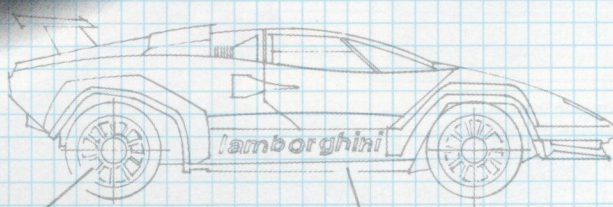

# TYCO R/C RADIO CONTROL

The fastest fun machines on the road!  
Popular priced 1/20 scale replicas of the new

Corvette ZR-1—GM's hottest production car for 1990—and the Lamborghini Countach.

AUTHENTIC STYLING

RANGE UP TO 65'

Stock No. 2301-27  
Scale 1/20

**New**  
Stock No. 2301-49  
Scale 1/20

HIGH PERFORMANCE RACING TIRES

LOW CENTER OF GRAVITY RACING CHASSIS

Assortment No. 2301 • Case Pack: 6  
Cube: 1.4 • Weight: 10 lbs.  
Package Size: 5<sup>3</sup>/<sub>8</sub>" x 4<sup>3</sup>/<sub>8</sub>" x 13<sup>3</sup>/<sub>4</sub>"

### Corvette ZR-1 and Lamborghini Transmitter:

- Twin Joy Stick for Steering and Forward/Reverse
- Whip Antenna
- Range—up to 65 feet
- Full Function
- On/Off Switch