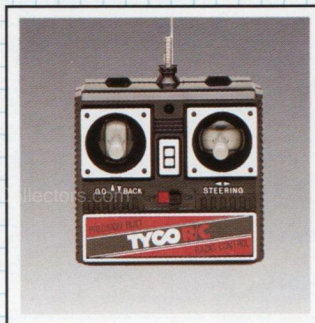

# TYCO R/C RADIO CONTROL

The fastest fun machines on the road!  
Popular priced 1/20 scale replicas of the new

Corvette ZR-1—GM's hottest production car for 1990—and the Lamborghini Countach.

AUTHENTIC STYLING

RANGE UP TO 65'

Stock No. 2301-27  
Scale 1/20

**New**  
Stock No. 2301-49  
Scale 1/20

HIGH PERFORMANCE RACING TIRES

LOW CENTER OF GRAVITY RACING CHASSIS

Assortment No. 2301 • Case Pack: 6  
Cube: 1.4 • Weight: 10 lbs.  
Package Size: 5<sup>3</sup>/<sub>8</sub>" x 4<sup>3</sup>/<sub>8</sub>" x 13<sup>3</sup>/<sub>4</sub>"

### Corvette ZR-1 and Lamborghini Transmitter:

- Twin Joy Stick for Steering and Forward/Reverse
- Whip Antenna
- Range—up to 65 feet
- Full Function
- On/Off Switch