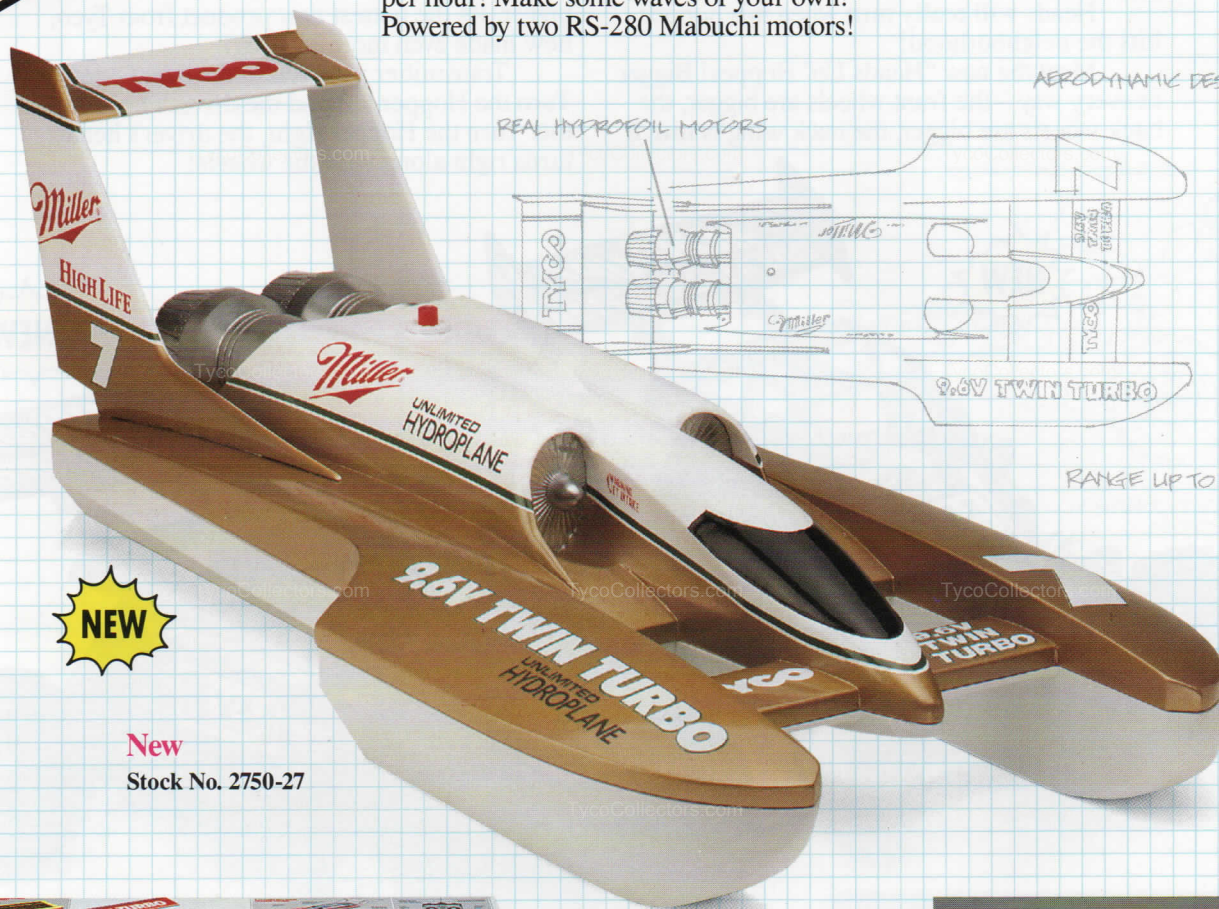

9.6V TWIN TURBO[®] UNLIMITED HYDROPLANE

TYCO R/C 9.6V TURBO

Big 1/4 Scale Version of Real Unlimited Hydroplane (Miller) that goes up to 240 miles per hour! Make some waves of your own! Powered by two RS-280 Mabuchi motors!

NEW

New
Stock No. 2750-27

Standard Pack: 3
Carton Weight: 21 lbs.
Cube: 5.4
Package Size: 12" x 9 1/2" x 25"

With Real 9.6V Twin Turbo[®] Power!

- The fastest ready-to-run hydroplane ever made.
- Twin motors charged by TYCO's battery pack.
- The only battery your hydroplane will ever need.
- Rechargeable up to 1000 times.