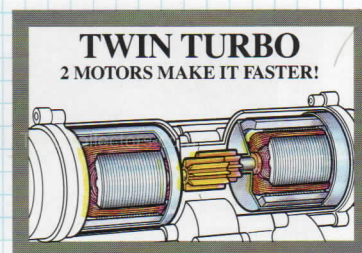

9.6V TWIN TURBO[®] UNLIMITED HYDROPLANE

TYCO R/C 9.6V TURBO

Big 1/4 Scale Version of Real Unlimited Hydroplane (Miller) that goes up to 240 miles per hour! Make some waves of your own! Powered by two RS-280 Mabuchi motors!

NEW

New
Stock No. 2750-27

Standard Pack: 3
Carton Weight: 21 lbs.
Cube: 5.4
Package Size: 12" x 9 1/2" x 25"

With Real 9.6V Twin Turbo[®] Power!

- The fastest ready-to-run hydroplane ever made.
- Twin motors charged by TYCO's battery pack.
- The only battery your hydroplane will ever need.
- Rechargeable up to 1000 times.